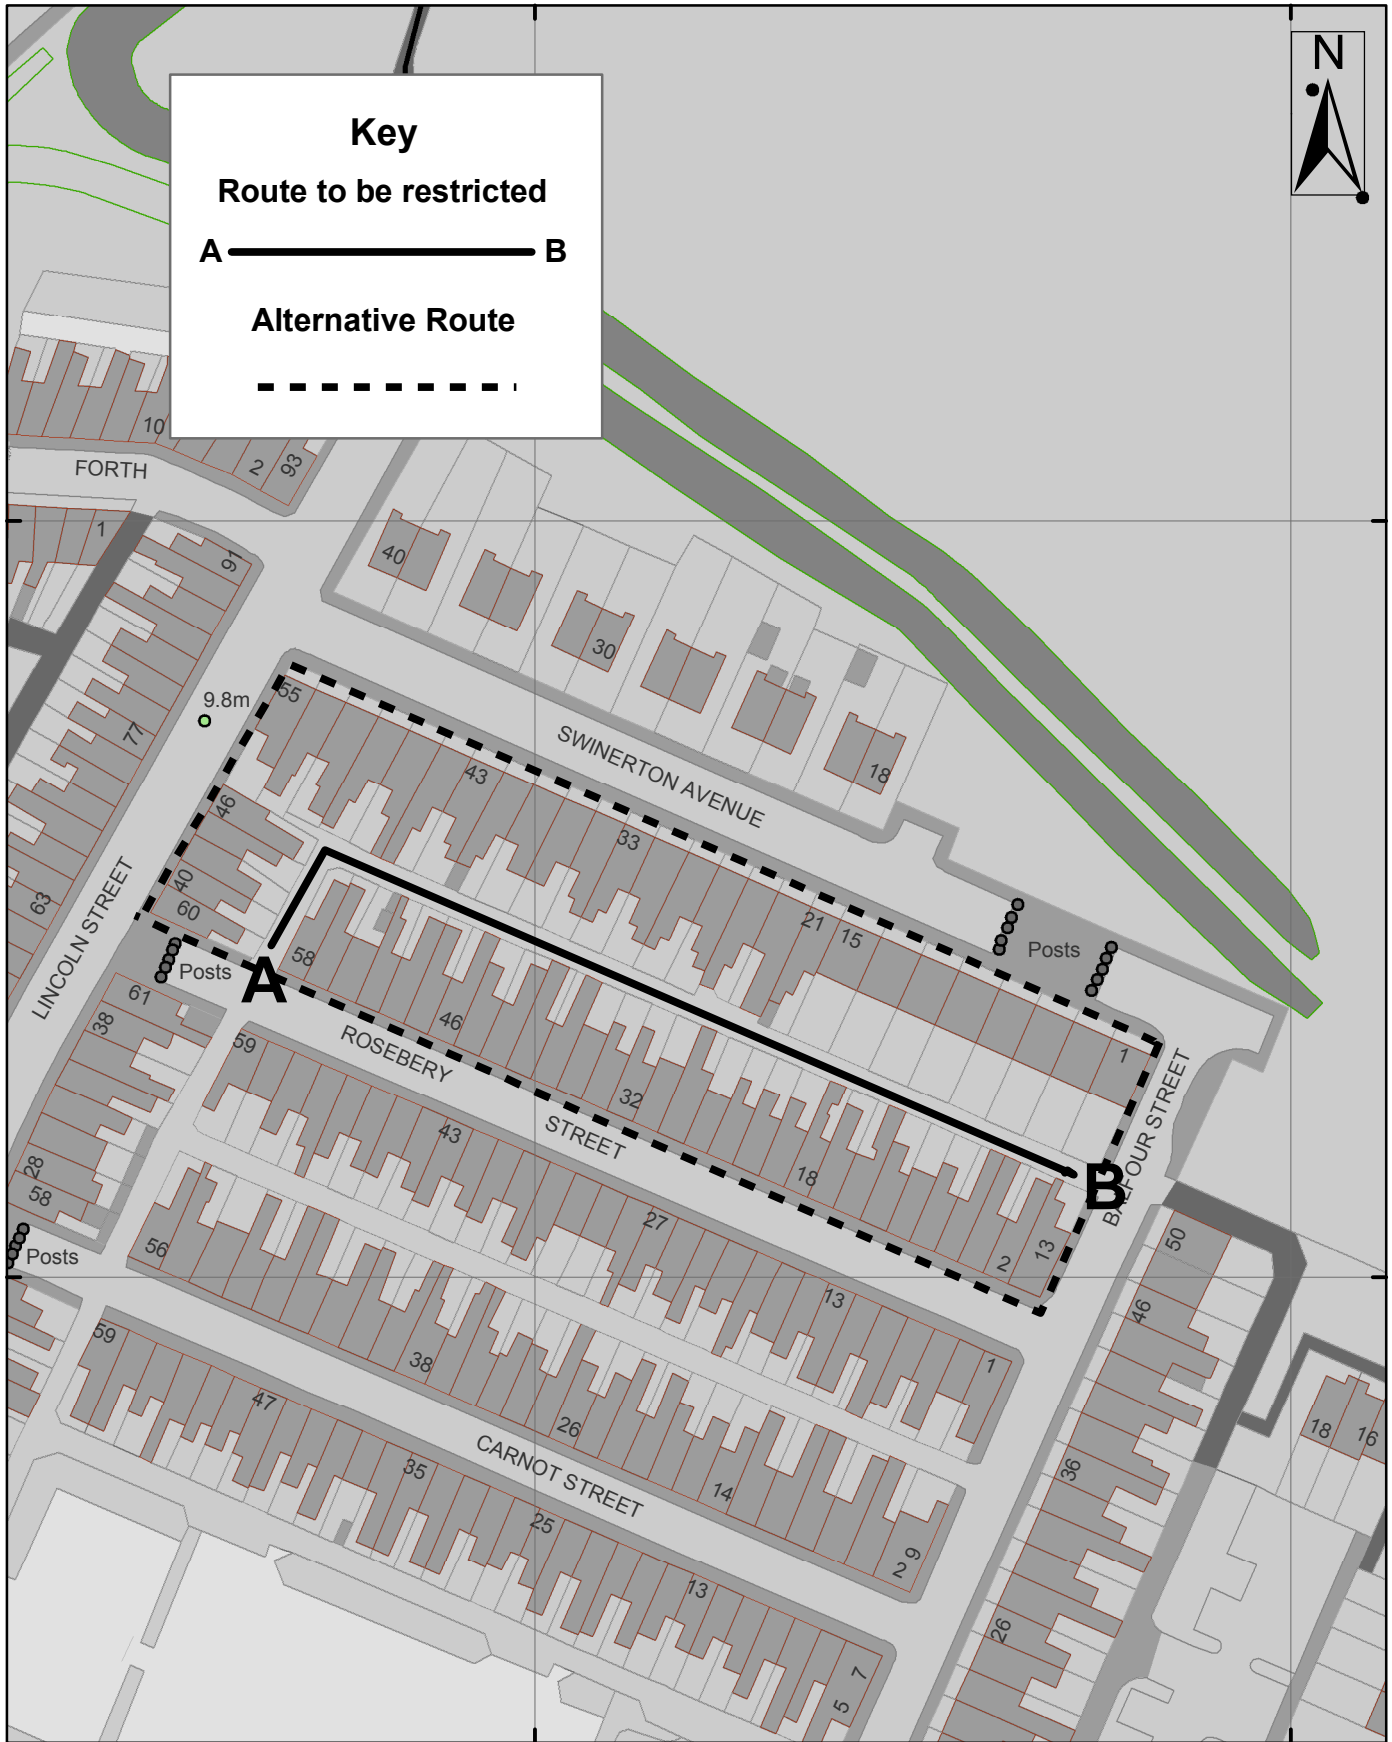

458800 000000

458900 000000

**Key**

**Route to be restricted**

A ————— B

**Alternative Route**

- - - - -

452600 000000

452600 000000

452500 000000

452500 000000

458800 000000

458900 000000

9 St. Leonards Place, York, YO1 2ET  
Telephone: 01904 613161

**Highways Act 1980 s129A** **Plan 6**  
**Rosebery Street / Swinerton Avenue Gating Order 2009**

Scale 1:1,000	Drawn By: ML	Date: 05/08/09
Public Rights of Way	Reference: Grid Ref SE5852	Drawing No.

Reproduced from the Ordnance Survey with the permission of the Controller of Her Majesty's Stationery Office © Crown copyright. Unauthorised reproduction infringes Crown copyright and may lead to prosecution or civil proceedings. City of York Council 100020818